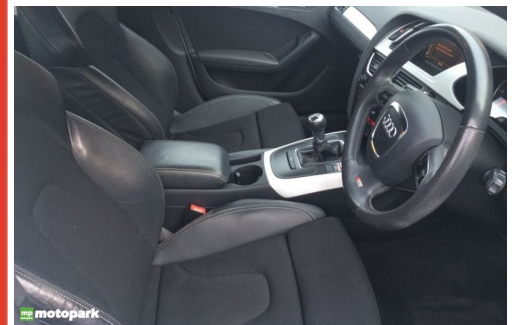

Audi A4 Diesel Saloon 2.0 TDI 143 S Line

Description

3 point rear seatbelts x3, ABS/EBD, Adaptive driver and front passenger airbags, Electromechanical parking brake, ESP, First aid kit, Front seatbelt pretensioners + load limiters, Front side airbags, Traction control, Warning triangle, 12V socket in luggage compartment, 3 zone climate control, Aluminium door sill trims, Auto boot lid opening, Black headlining, Electric front lumbar support with horizontal and vertical adjustment, Front and rear headrests, Front centre armrest with 2 x 12v sockets, Front sport seats, Isofix child seat preparation for front passenger/outer rear seats inc passenger airbag deactivation, Perforated leather gearknob, Power boot opening and closing, Reach + rake adjustable steering column, Rear armrest, Split folding rear seats, Tool kit, Auto dimming rear view mirror, Automatic headlights + automatic windscreen wipers, Body colour bumpers, Body colour door handles, Body colour door mirrors, Chrome fog light surround, Chrome rolled exhaust, Electric front windows, Electric heated door mirrors, Electric rear windows, Exterior aluminium pack - A4, Front fog lights, Headlight range control, Headlight washer jets, Interior chrome pack - A4, LED daytime running lights, S line exterior styling pack - A4 Saloon, S line sill plates, Space saver spare wheel, Stone grey front grille, Xenon headlights,

£8,690

Call on

02079935383

Year	2011
Engine	1,968
Fuel	Diesel
Mileage	94,000
Gearbox	Manual
Power	143 KM
Body type	Saloon
Prev owners	2

You can find further detailed information about this vehicle on www.motopark.uk