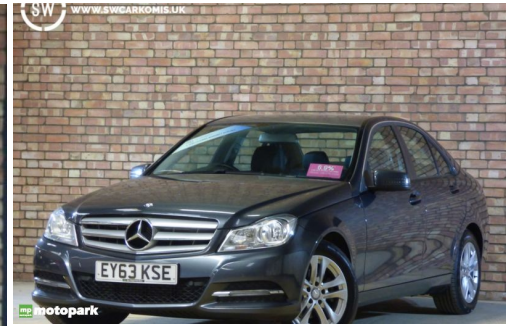

Mercedes-benz C Class Diesel Saloon C220 CDI BlueEFFICIENCY Executive SF Auto

Description

ABS + BAS, Adaptive brake system, AMG tuned ESP + ASR, Diesel particulate filter, Drivers knee airbag, Dual stage Driver/Passenger Airbags, ESP with ASR, Front and rear window airbags, Front side airbags, Hill start assist, Pre-Safe anticipatory safety system, Three 3 point rear seatbelts, Tyre pressure warning, Warning triangle and first aid kit, Audio 20 radio/CD with 5.8" screen and Bluetooth connection, Bag hook in luggage compartment, Child seat recognition sensor, Door sill panels with stainless steel inlays, Front centre armrest with storage compartment, Front door pockets, Height/reach adjustable steering column, Isofix rear child seat fastenings, Nappa leather trimmed multi function steering wheel, Neck-pro front headrests, Rear centre armrest with cupholders, Rear head restraints, USB/aux input socket, Aerial in rear window, Agility control suspension with selective damping system, Automatic headlights, Body colour bumpers, Body colour door handles, Chrome tailgate handle, Comfort suspension, Electric windows one touch open/close, Electrically adjustable and heated door mirrors, Front fog lights, Green tinted glass, LED daytime running lights, Radiator grille with integral star, Rain sensor windscreen wipers, Space saver spare wheel,

£9,195

Call on

077 951 48 565

Year	2013
Engine	2,143
Fuel	Diesel
Mileage	111,990
Gearbox	Automatic
Power	170 KM
Body type	Saloon
Prev owners	1

You can find further detailed information about this vehicle on www.motopark.uk